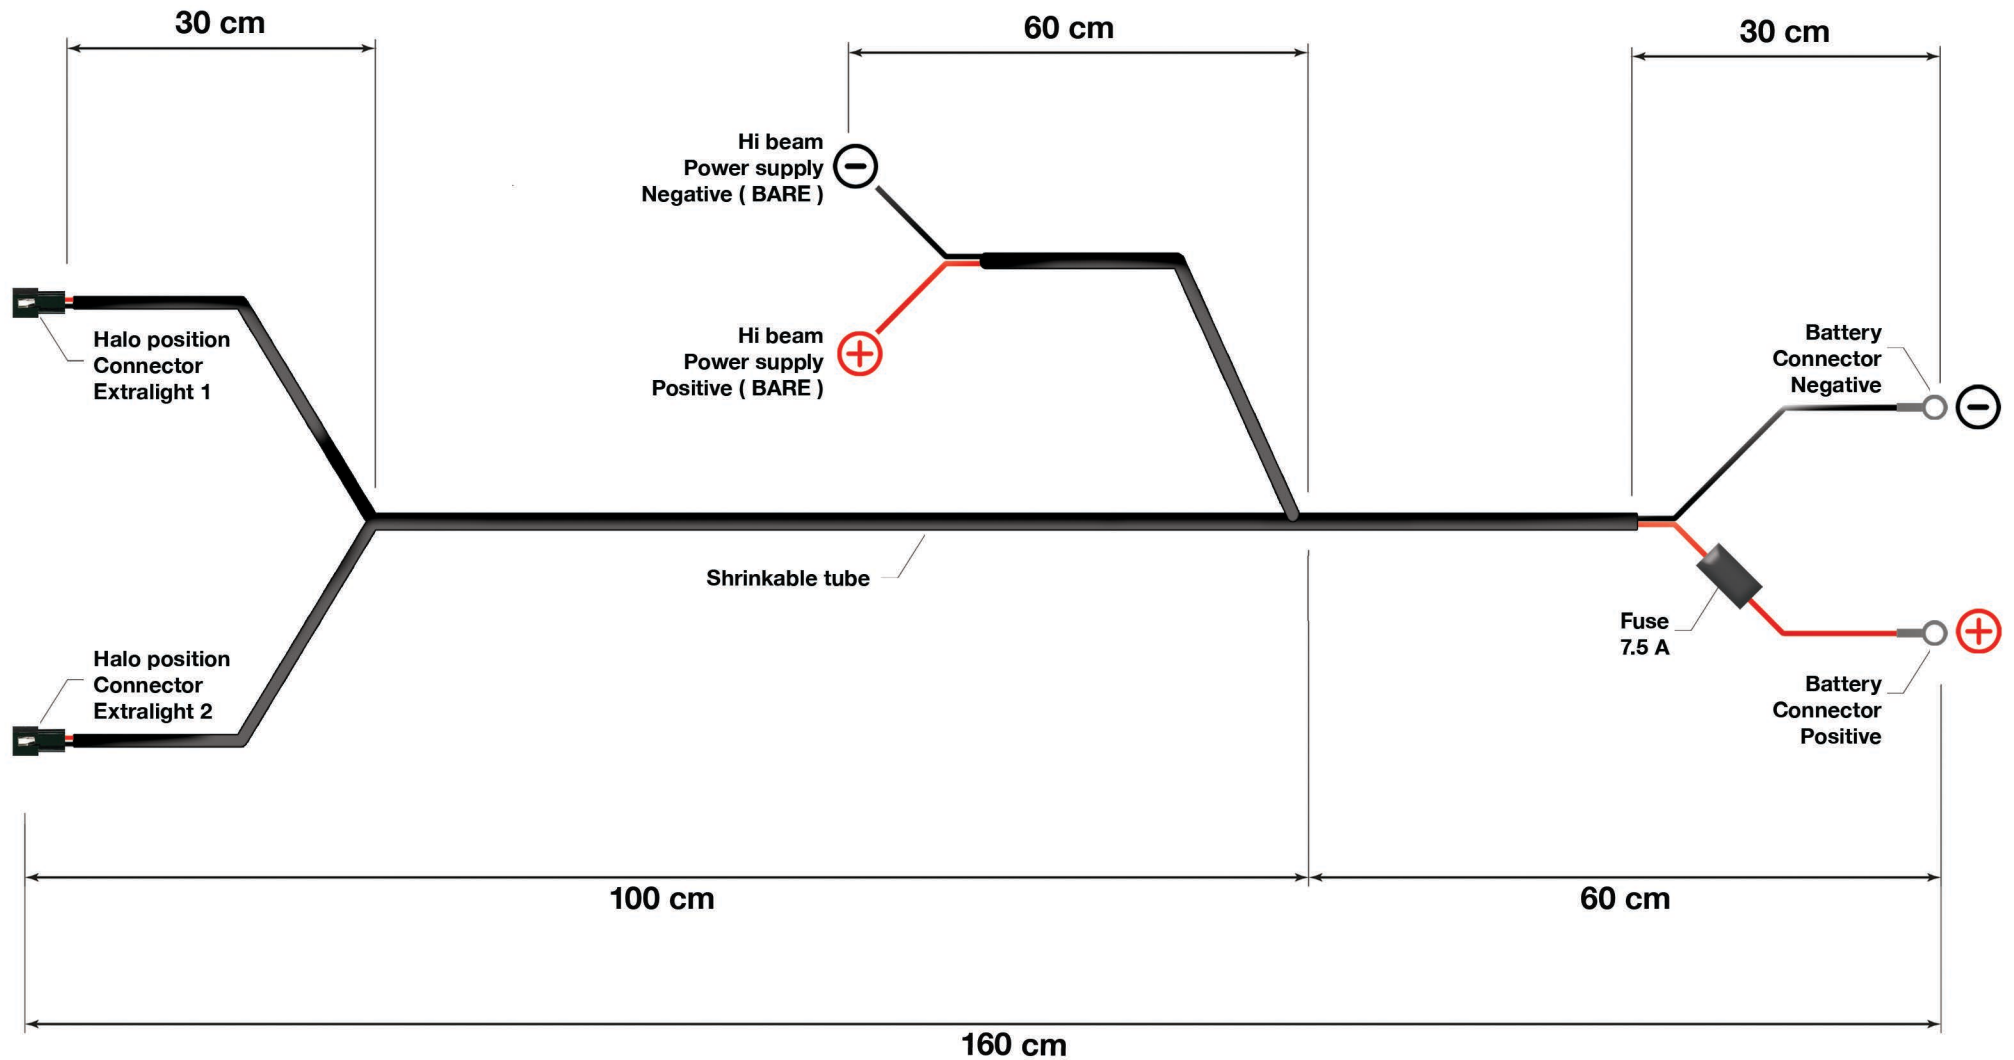

ASSEMBLING INSTRUCTION

EXTRA LIGHT WIRING KIT

N9001-ADATT

WWW.BARRACUDAMOTO.COM

ASSEMBLING INSTRUCTION

EXTRA LIGHT WIRING KIT

N9001-ADATT

WWW.BARRACUDAMOTO.COM